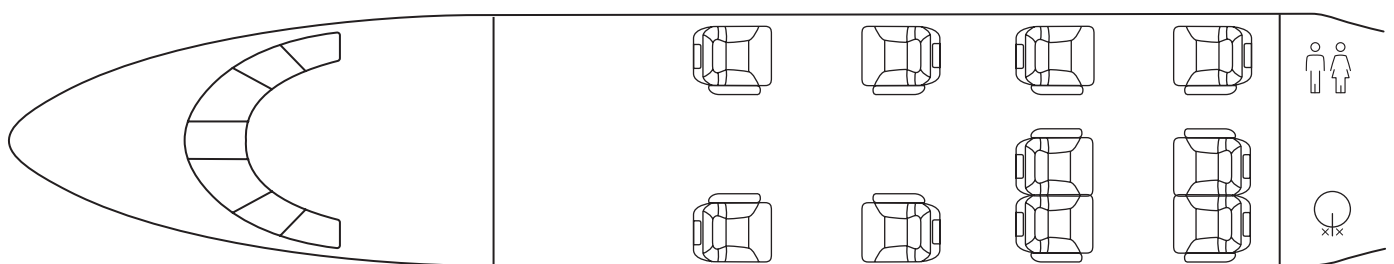

Dassault

FALCON 2000EX

OVERVIEW

Year of manufacturing: 2011

Homebase: LOWW - Vienna

Registration: 9H-HAM

COMFORT

 **Passengers** 10

 **Windows** 18

 **Beds** beds and fully reclining seats

 **Flight Attendant** yes

 **Hot meal** yes

 **Baggage** accessible

SPECIFICATIONS

Travel Range 3.800 nm / 7.038 km

Maximum Cruising Speed 650 mph / 1.046 kmh

Max Operating Altitude 47.000 ft / 14.325 m

Cabin Height 6,00 ft / 1,88 m

Cabin Width 7,60 ft / 2,34 m

Cabin Length 26,17 ft / 7,98 m

Exterior Length 66,33 ft / 20,23 m

Exterior Height 23,17 ft / 7,06 m

Wingspan 70,17 ft / 21,38 m