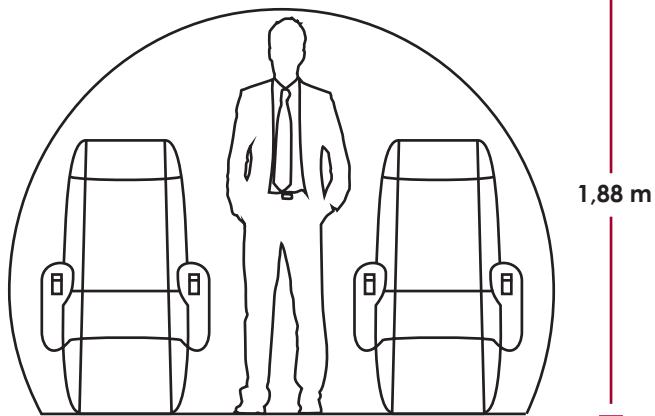

 **Windows** 18

 **Beds** beds and fully reclining seats

 **Flight Attendant** yes

 **Hot meal** yes

 **Baggage** accessible

SPECIFICATIONS

Travel Range 3.800 nm / 7.038 km

Maximum Cruising Speed 650 mph / 1.046 kmh

Max Operating Altitude 47.000 ft / 14.325 m

Cabin Height 6,00 ft / 1,88 m

Cabin Width 7,60 ft / 2,34 m

Cabin Length 26,17 ft / 7,98 m

Exterior Length 66,33 ft / 20,23 m

Exterior Height 23,17 ft / 7,06 m

Wingspan 70,17 ft / 21,38 m